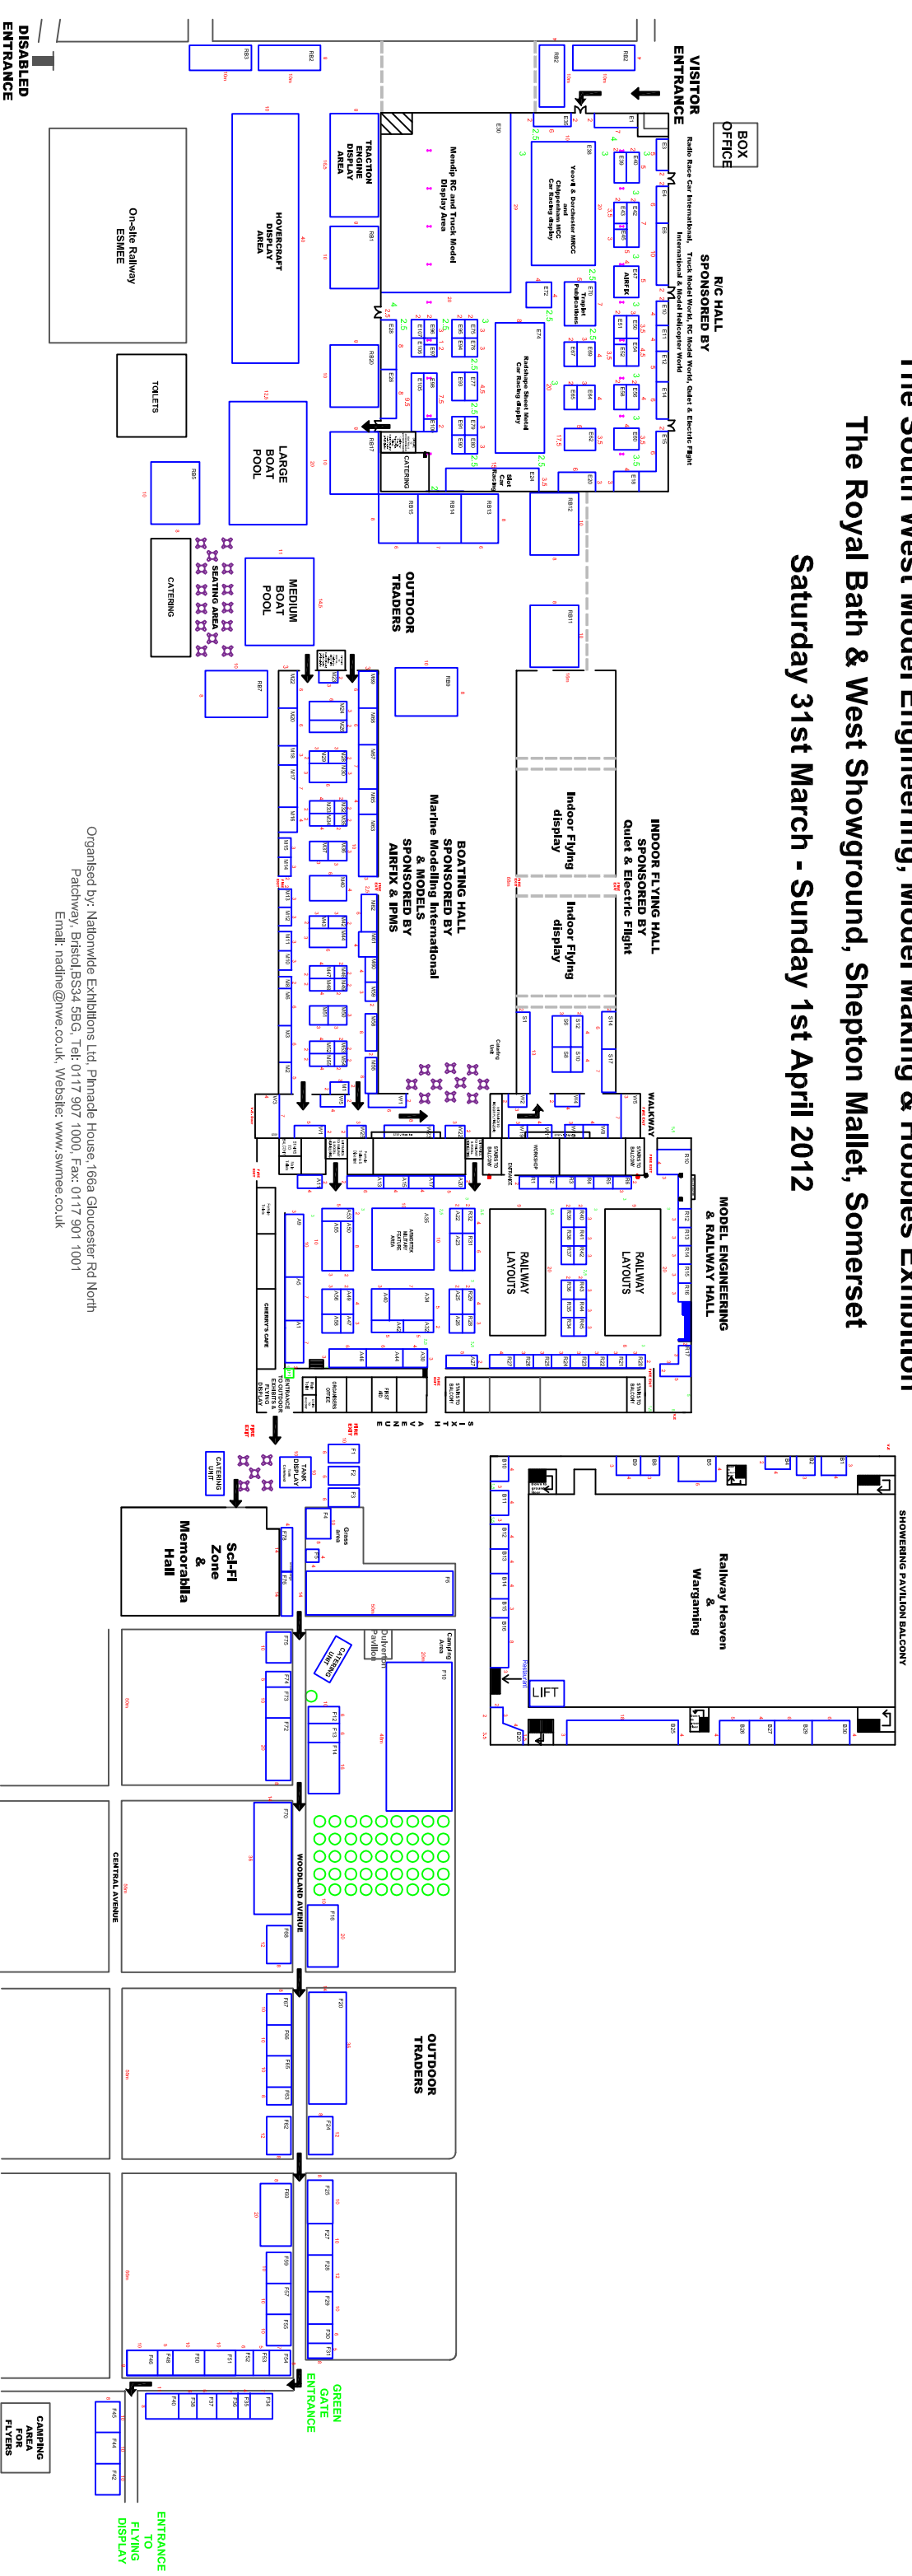

The South West Model Engineering, Model Making & Hobbies Exhibition

The Royal Bath & West Showground, Shepton Mallet, Somerset

Saturday 31st March - Sunday 1st April 2012

Organised by: Nationwide Exhibitions Ltd, Pinnade House, 166a Gloucester Rd North
 Patchway, Bristol, BS34 5BG. Tel: 0117 907 1000, Fax: 0117 901 1001
 Email: nadine@nwe.co.uk, Website: www.swmee.co.uk