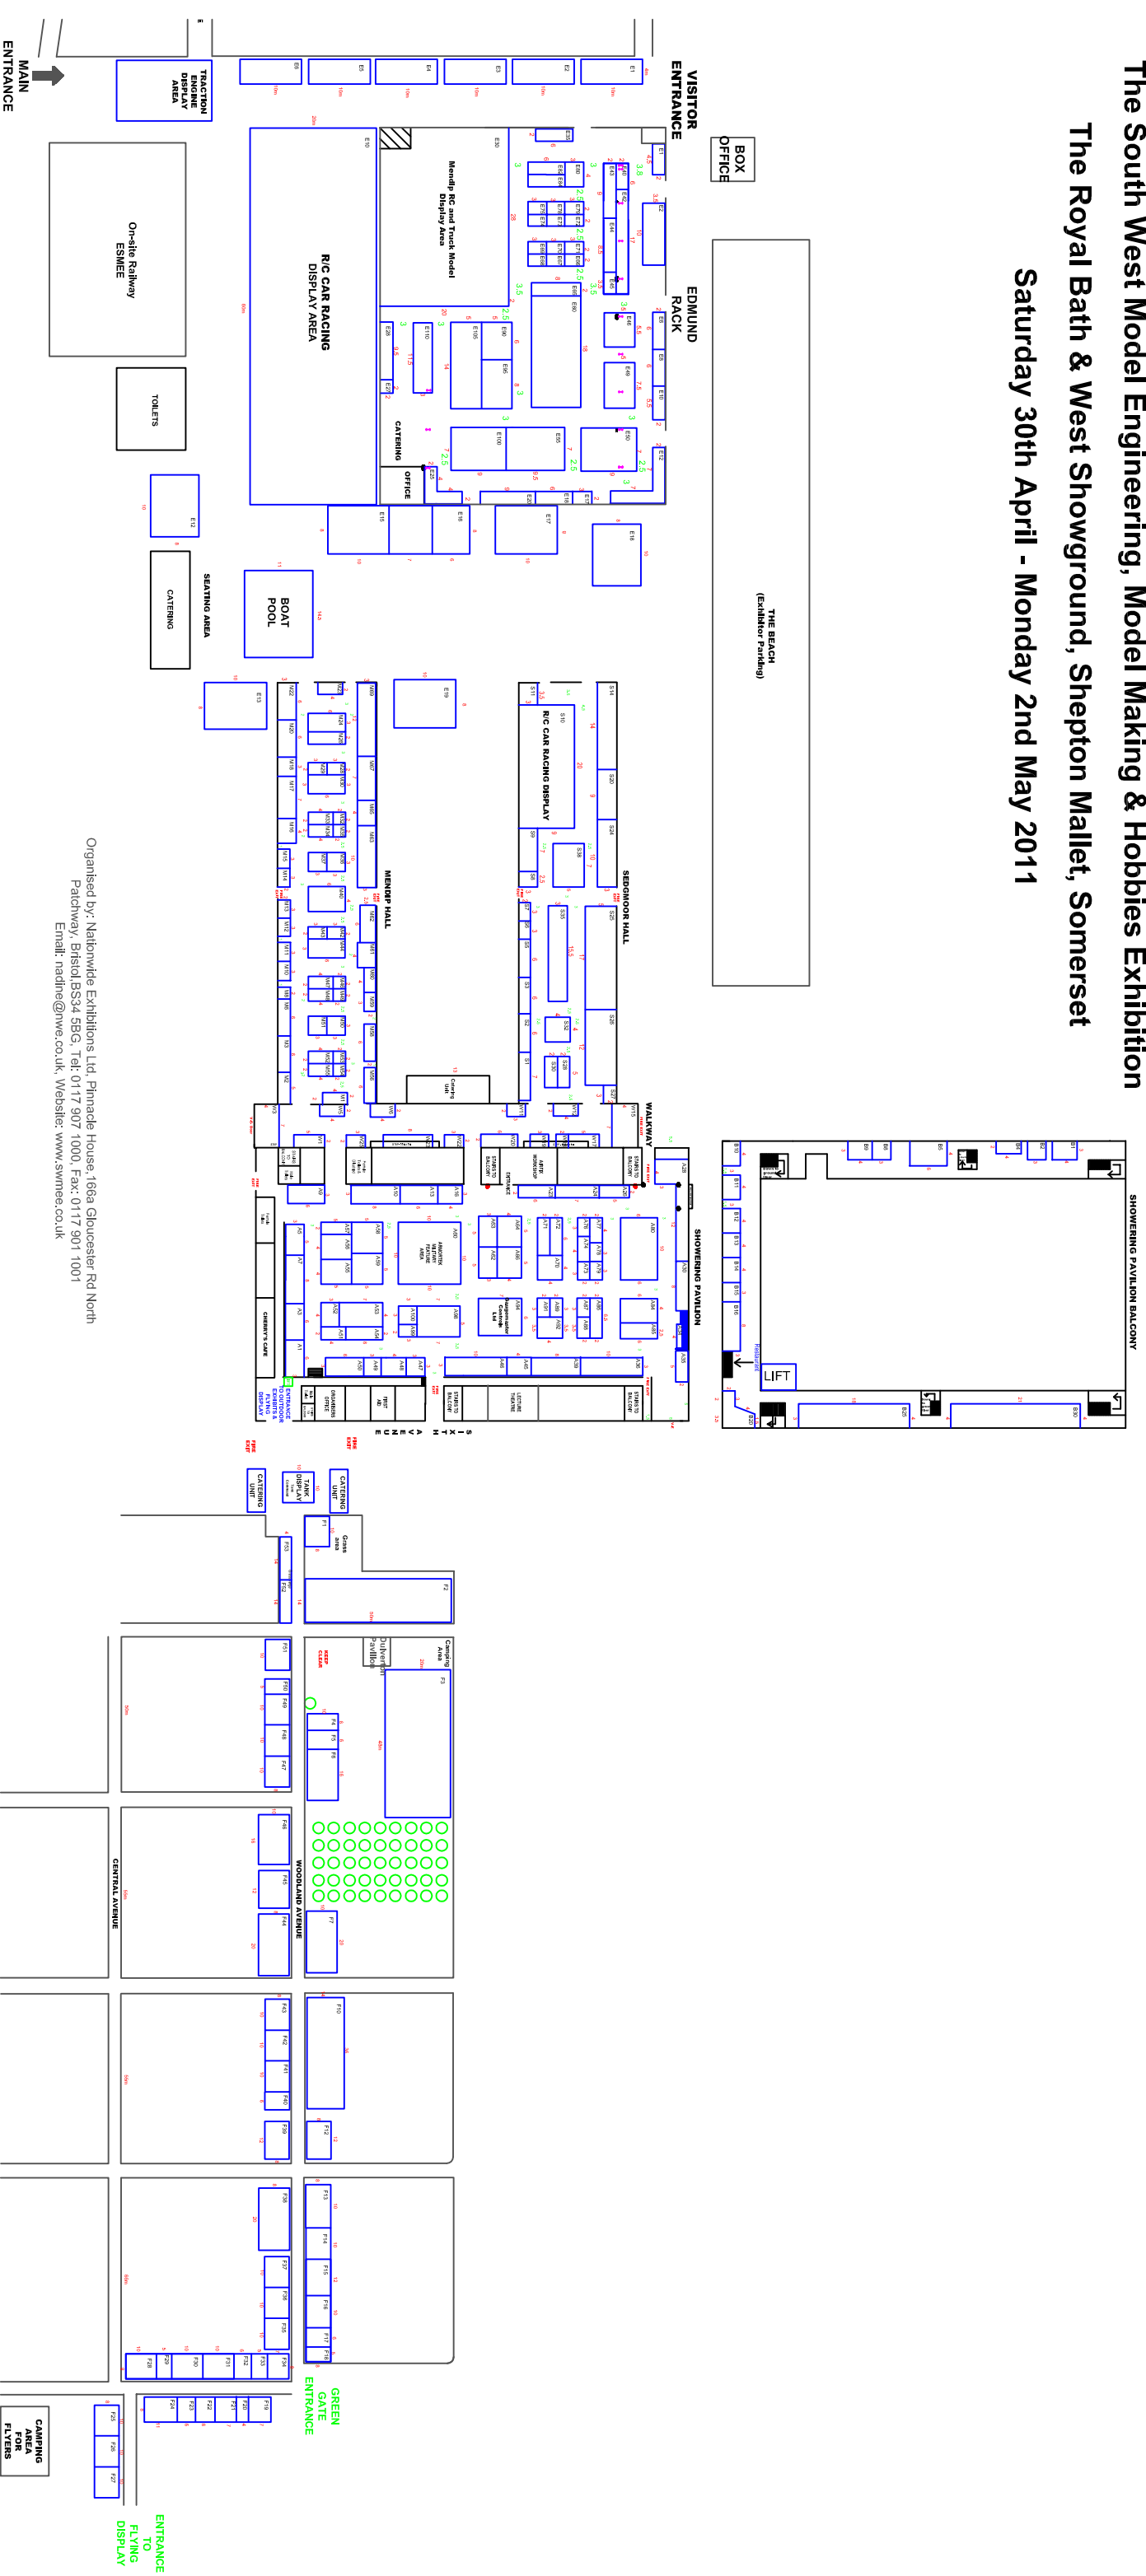

The South West Model Engineering, Model Making & Hobbies Exhibition

The Royal Bath & West Showground, Shepton Mallet, Somerset

Saturday 30th April - Monday 2nd May 2011

Organised by: Nationwide Exhibitions Ltd, Pinacade House, 166a Gloucester Rd North
Patchway, Bristol BS34 5BG, Tel: 0117 907 1000, Fax: 0117 901 1001
Email: nadine@nwe.co.uk, Website: www.swmee.co.uk