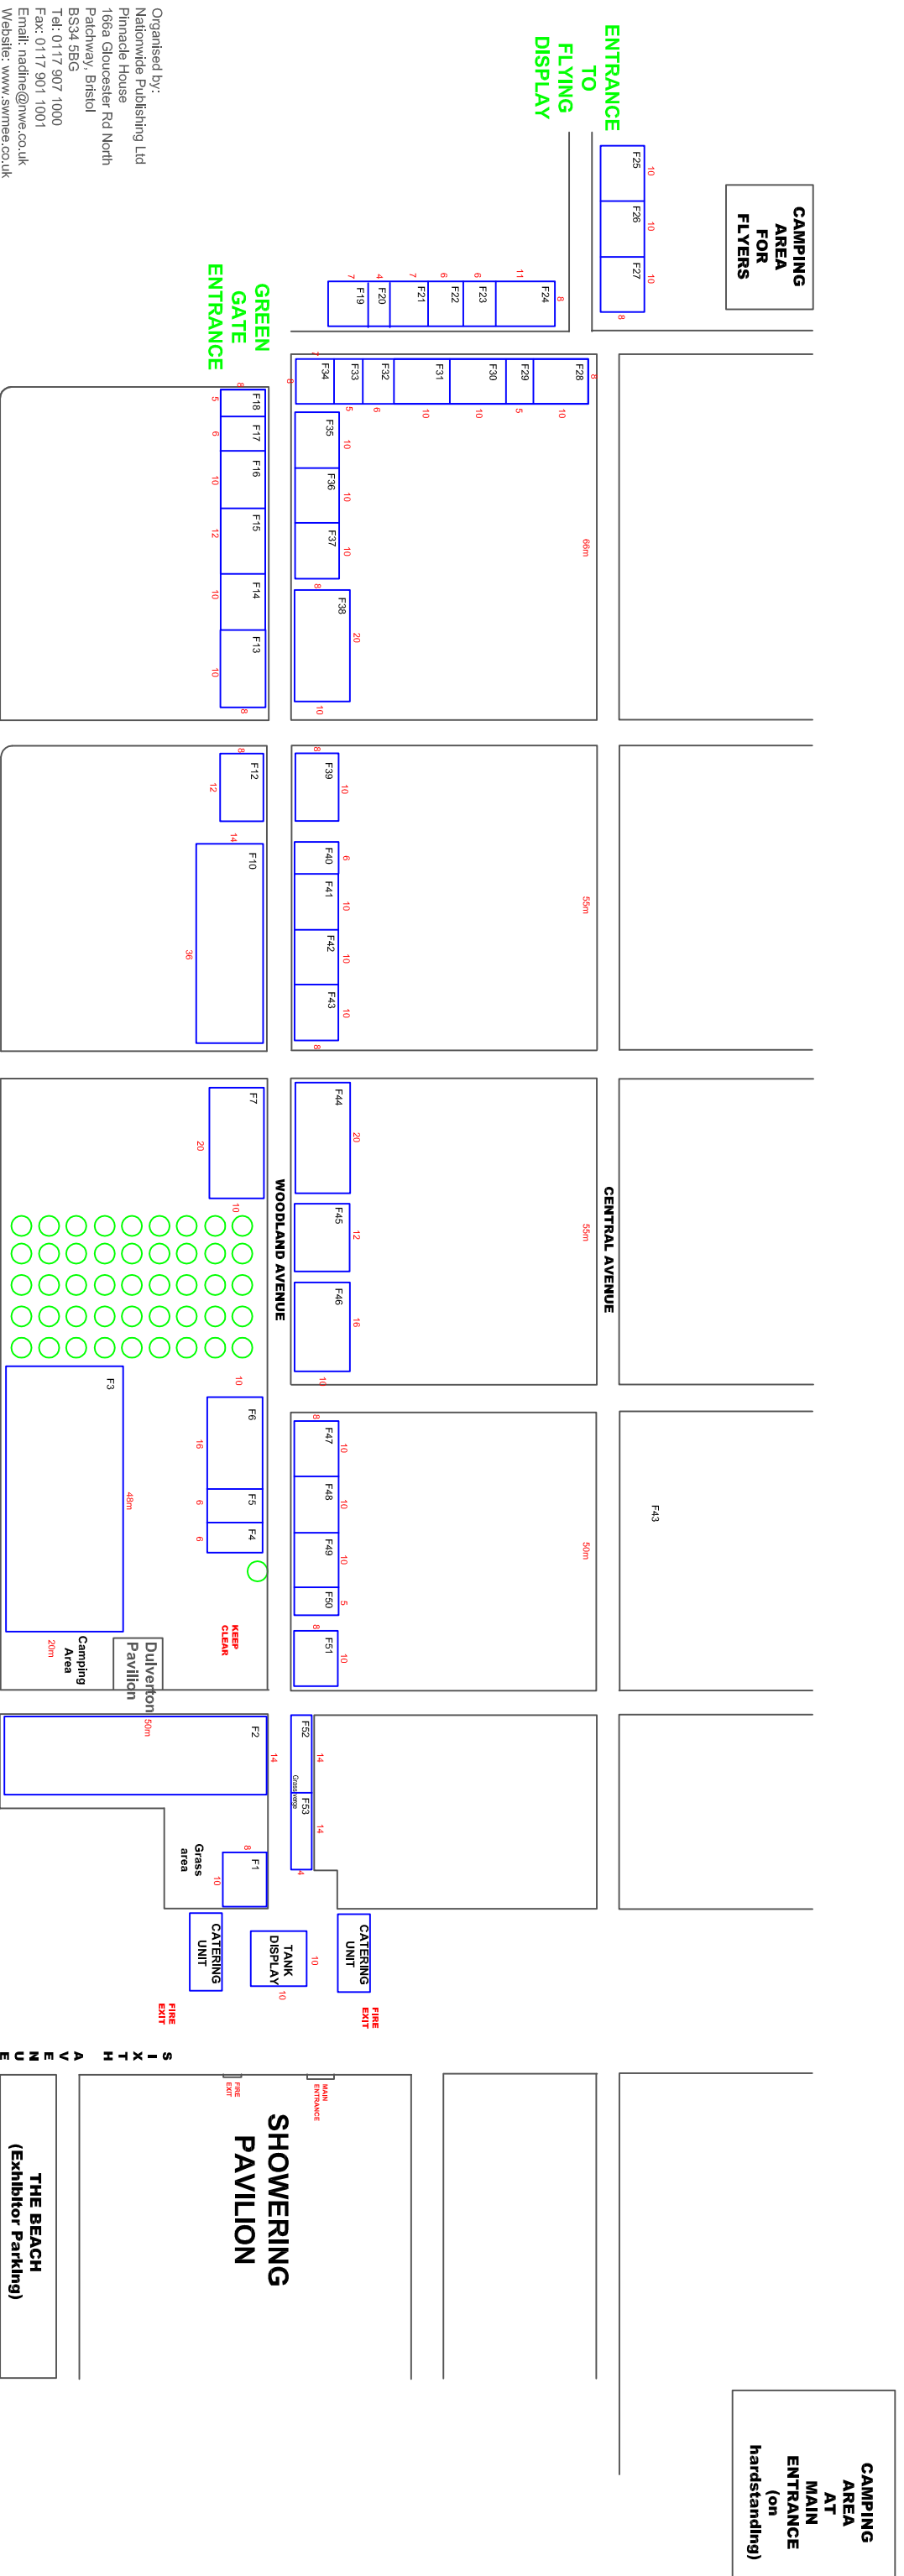

# The South West Model Engineering, Model Making & Hobbies Exhibition The Royal Bath & West Showground, Shepton Mallet, Somerset 16th - 17th April 2011

Organised by:  
 Nationwide Publishing Ltd  
 Pinnacle House  
 166a Gloucester Rd North  
 Patchway, Bristol  
 BS34 5BG  
 Tel: 0117 907 1000  
 Fax: 0117 901 1001  
 Email: [nadine@nwe.co.uk](mailto:nadine@nwe.co.uk)  
 Website: [www.swmee.co.uk](http://www.swmee.co.uk)

S I X T H A V E N U E