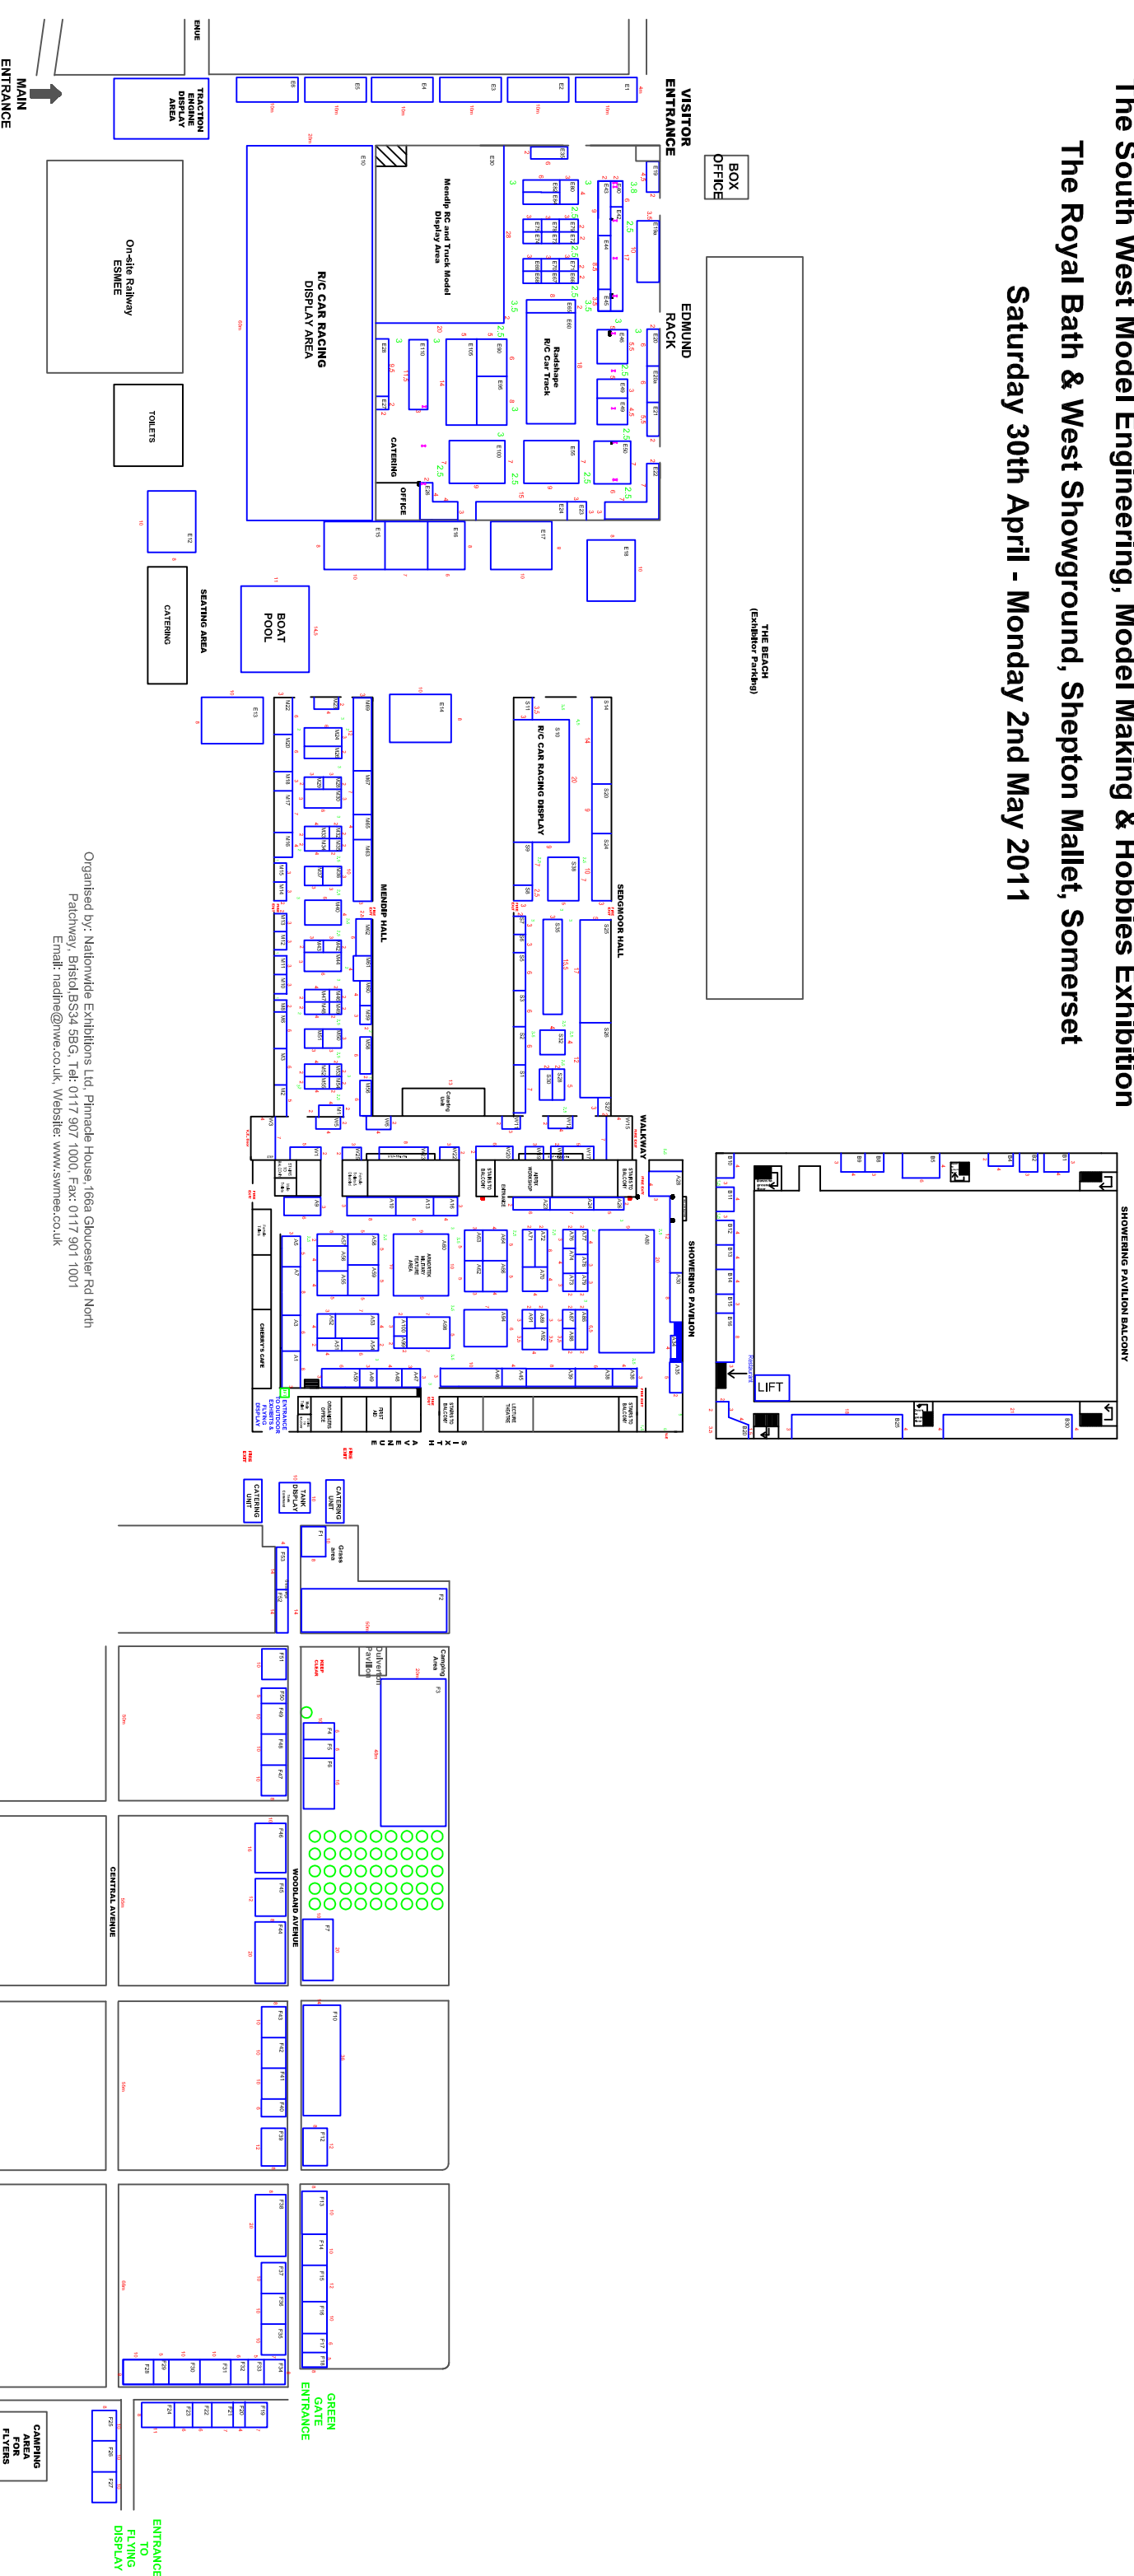

The South West Model Engineering, Model Making & Hobbies Exhibition

The Royal Bath & West Showground, Shepton Mallet, Somerset

Saturday 30th April - Monday 2nd May 2011

Organised by: Nationwide Exhibitions Ltd, Pinnacle House, 166a Gloucester Rd North
 Patchway, Bristol, BS34 5BG, Tel: 0117 907 1000, Fax: 0117 901 1001
 Email: nadine@nwe.co.uk, Website: www.swmee.co.uk